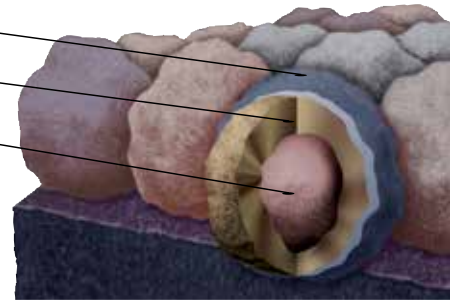

Granule with StreakFighter Technology

Ceramic coating

Copper layer

Mineral core

Diagram for illustrative purposes only.

CertaSeal®

Uplift Protection

CertaSeal® is a fast-activating modified asphalt sealant with a 20-year record of proven performance. Designed to seal shingles together upon installation, it protects roofs from wind uplift and shingle blow-off so that homes stay safe and dry. It's also engineered to remain flexible after installation, unlike harder sealants that can dry out and crack over time.